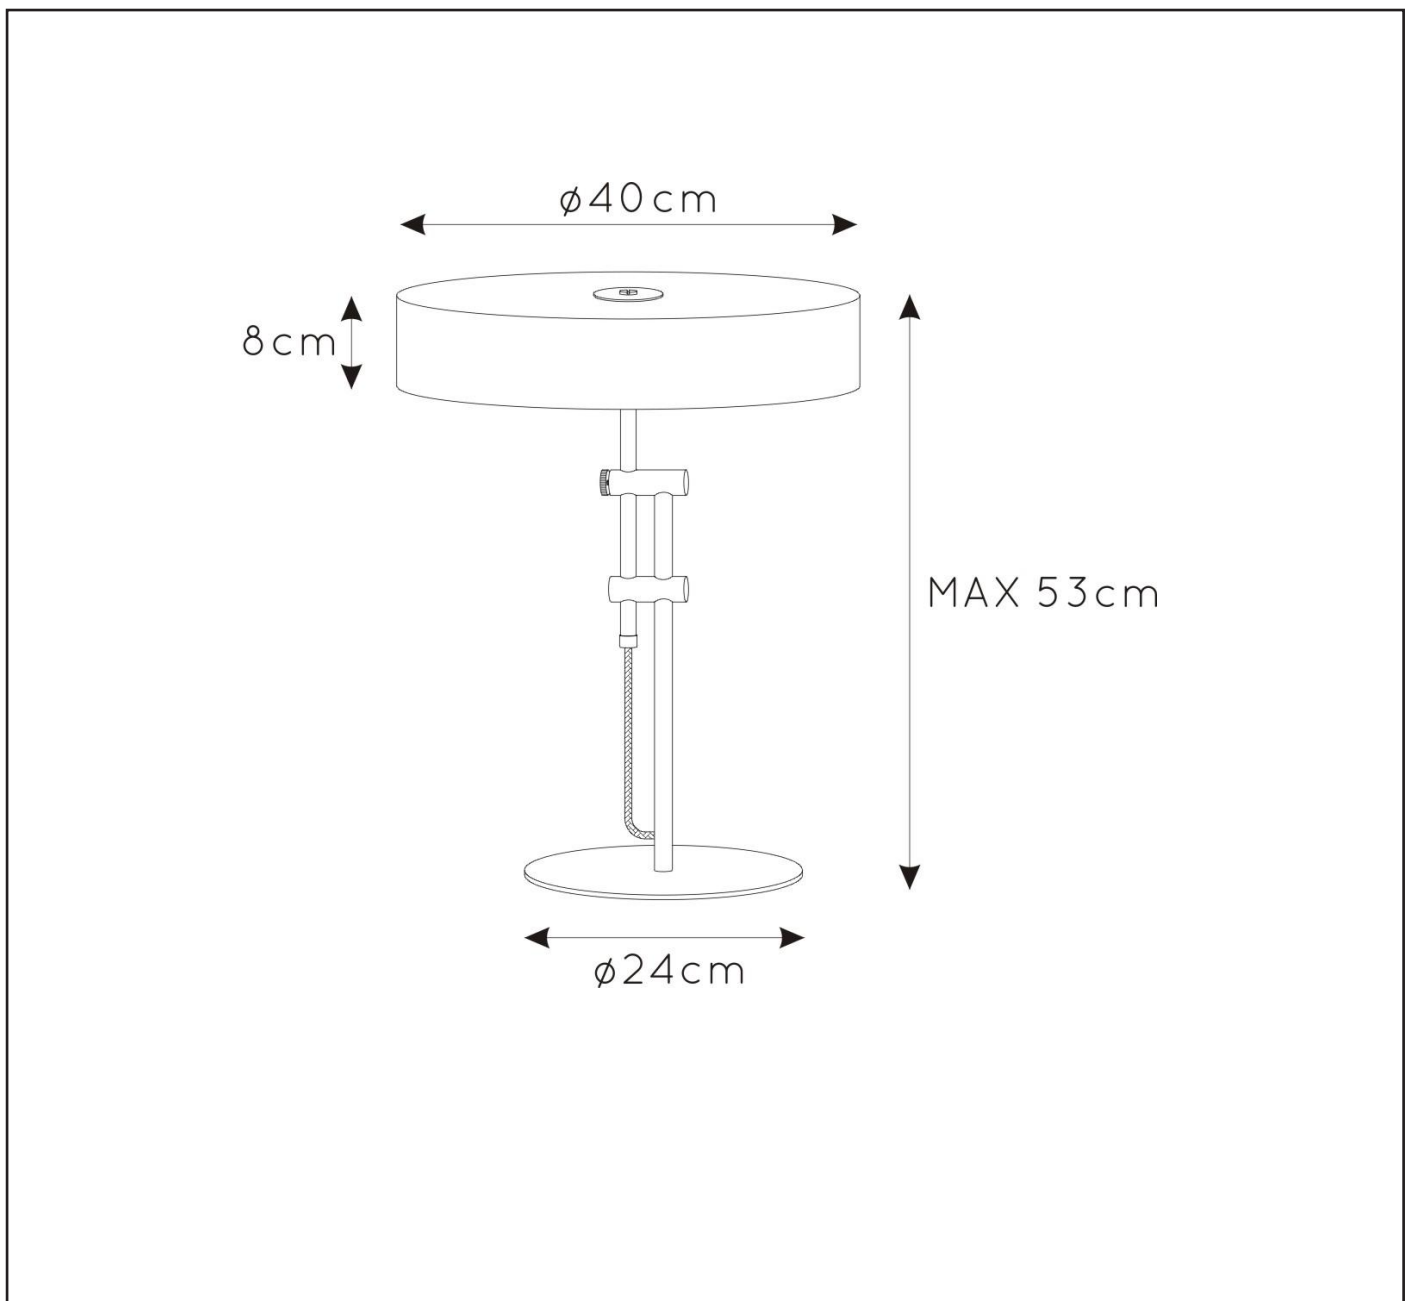

LUCIDE

TECHNICAL DRAWING & DIMENSIONS

GIADA

item number : 30570/02/02
EAN code : 5411212302526

For more specifications, dimensions please visit

www.lucide.com